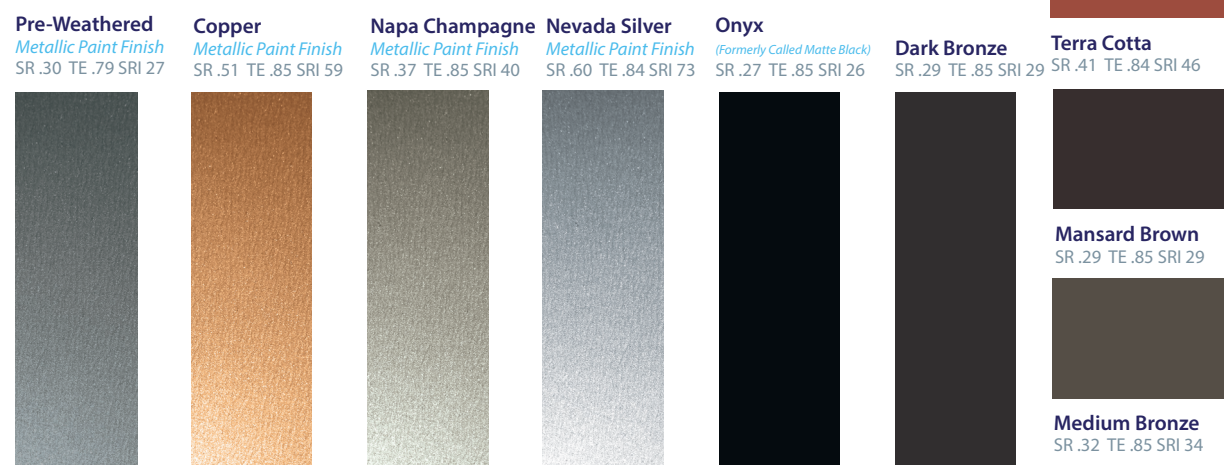

Mansard Brown
SR .29 TE .85 SRI 29

Medium Bronze
SR .32 TE .85 SRI 34

Pre-Weathered
Metallic Paint Finish
SR .30 TE .79 SRI 27

Copper
Metallic Paint Finish
SR .51 TE .85 SRI 59

Napa Champagne
Metallic Paint Finish
SR .37 TE .85 SRI 40

Nevada Silver
Metallic Paint Finish
SR .60 TE .84 SRI 73

Onyx
(Formerly Called Matte Black)
SR .27 TE .85 SRI 26

Mansard Brown
SR .29 TE .85 SRI 29

Medium Bronze
SR .32 TE .85 SRI 34