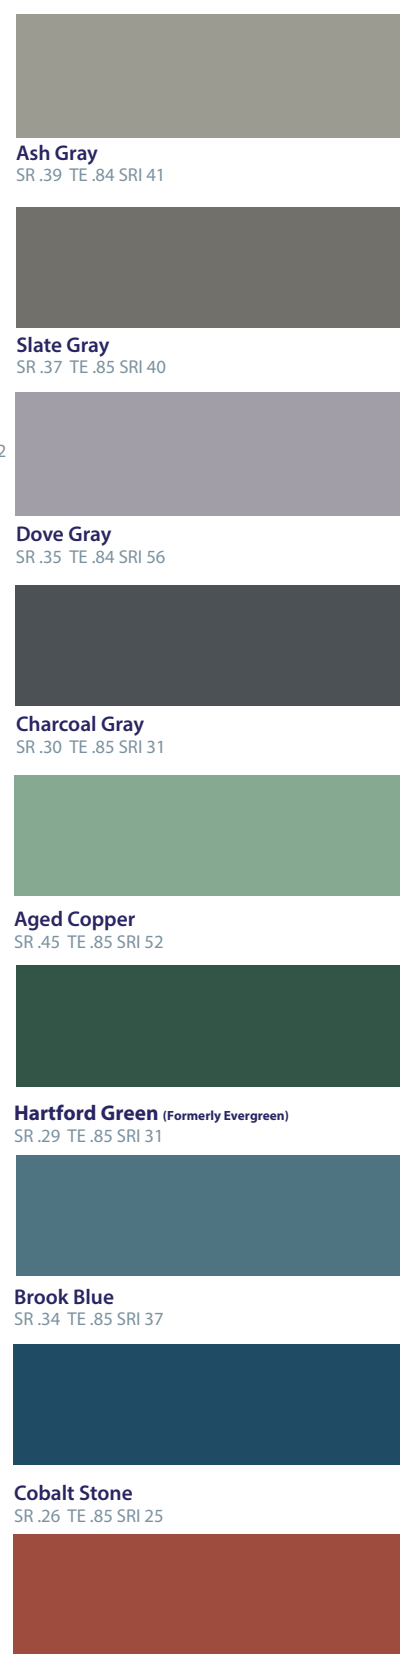

Patriot Red SMP  
SR .43 TE .82 SRI 46

Cocoa Brown SMP  
SR .34 TE .83 SRI 34

Bronze SMP  
SR .32 TE .83 SRI 31

Light Gray SMP  
SR .36 TE .85 SRI 37

Charcoal Gray SMP  
SR .29 TE .84 SRI 28

Mocha Tan SMP  
SR .44 TE .86 SRI 49

Light Stone SMP  
SR .55 TE .84 SRI 64

Polar White SMP  
SR .64 TE .84 SRI 75

Pure White SMP  
SR .68 TE .83 SRI 82

# PVDF PAINT FINISHES

PVDF Resin Technology

Regal White  
SR .69 TE .85 SRI 83

Solar White  
SR .69 TE .84 SRI 84

Sandstone  
SR .56 TE .85 SRI 66

Sierra Tan  
SR .39 TE .84 SRI 42

Ash Gray  
SR .39 TE .84 SRI 41

Slate Gray  
SR .37 TE .85 SRI 40

Dove Gray  
SR .35 TE .84 SRI 56

Charcoal Gray  
SR .30 TE .85 SRI 31

Aged Copper  
SR .45 TE .85 SRI 52

Hartford Green (Formerly Evergreen)  
SR .29 TE .85 SRI 31

Brook Blue  
SR .34 TE .85 SRI 37