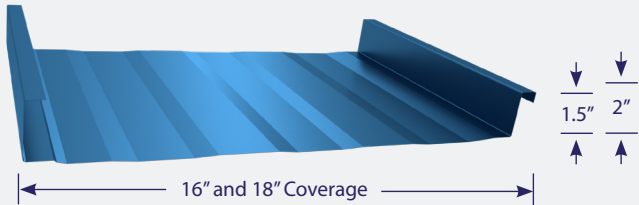

MEGALOC™ & VERSALOC™

These mechanically seamed panels offer 1.5 inch & 2 inch ribs and are ideal for commercial applications.