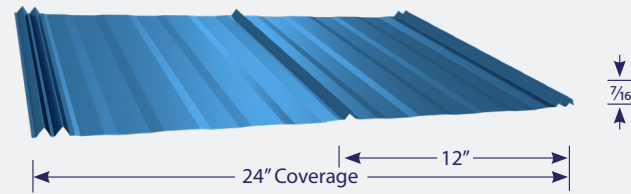

METAL ROOFING PROFILE GUIDE

*All measurements are nominal

CONCEALED FASTENER

GULFLOK™

An integrated screw flange makes this clipless, snap-lock system perfect for residential and light commercial applications.

GULFSEAM™

A bold, 1 3/4 inch rib offers architectural distinction on this snap-lock system.

MEGALOC™ & VERSALOC™

These mechanically seamed panels offer 1.5 inch & 2 inch ribs and are ideal for commercial applications.

GULFSNAP™

Utilizing a clip for attachment, this classic standing seam panel is perfect for homes of distinction.

EXPOSED FASTENER

GULFRIB™

Durability, strength and ease of installation make this exposed fastener panel a top choice for many residential and agricultural applications.

5VCRIMP

Get that "Traditional" look of metal roofing from yesteryear with this classic exposed fastener roofing system.

GULFPBR™

Strength and durability provides structural spanning capability for many commercial and industrial applications.

GULFWAVE™

Ride the wave of architectural utility with this 3/4 inch high rolling rib exposed fastener panel.

GulfCoast
SUPPLY & MANUFACTURING

THE TRUSTED NAME IN METAL ROOFING

ROOFING GUIDE

A COMPLETE SELECTION OF AVAILABLE COLOR AND PROFILE OPTIONS.

WWW.GULFCOASTSUPPLY.COM

GulfCoast
SUPPLY & MANUFACTURING
METAL ROOFING PRODUCTS

888.393.0335
www.GulfCoastSupply.com