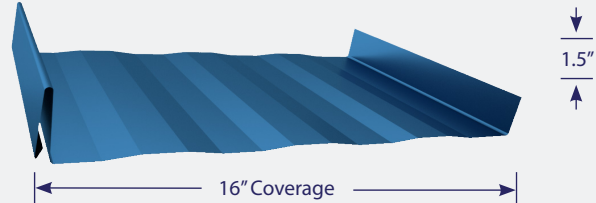

GULFSNAP™

Utilizing a clip for attachment, this classic standing seam panel is perfect for homes of distinction.