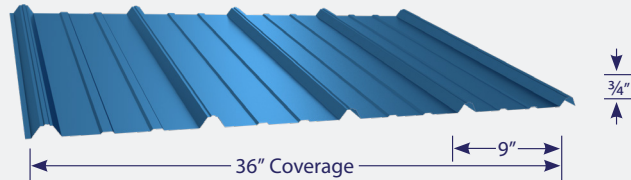

EXPOSED FASTENER

GULFRIB™

Durability, strength and ease of installation make this exposed fastener panel a top choice for many residential and agricultural applications.

5VCRIMP

Get that "Traditional" look of metal roofing from yesteryear with this classic exposed fastener roofing system.